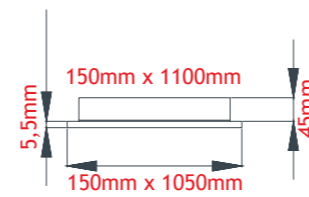

The Magic of Black Glass!

Besides having all the necessary functions, Glass Series of Lusso Button has more to make cabin interiors elegant. The variety of color and pattern options set its details free. It is a classy alternative for cabin interiors where generally steel panels are used.

GCOP 1320 L