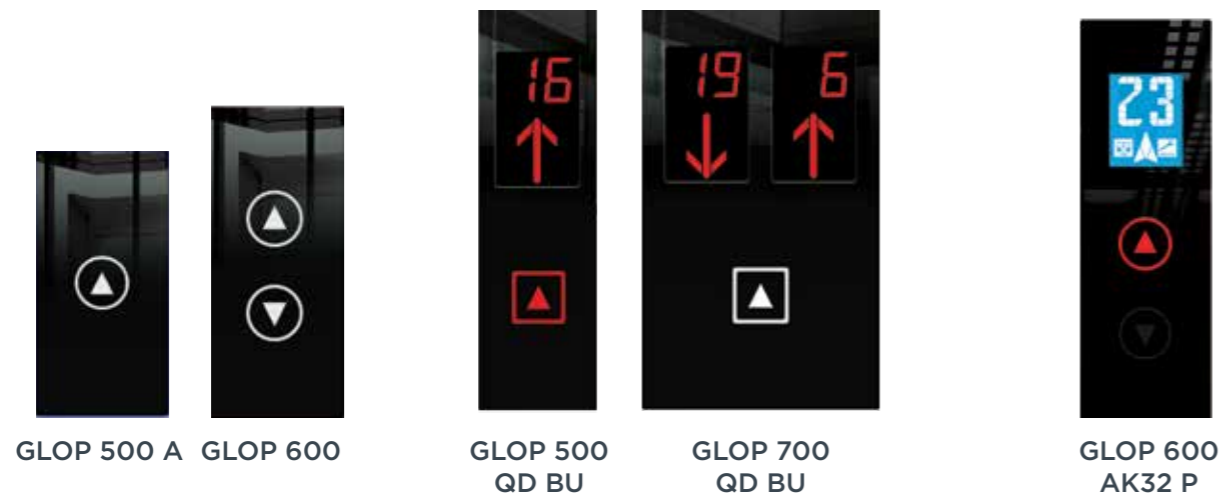

## Pick The Most Valuable Jewel to Decorate Walls

Landing button panel is the first point of contact for lifts and it deserves to be valued. We would like to produce this value for you, with our Glass Fixture Series, in order to bring the elegance to your walls.

## Watch the Luxury!

Would you like to see a beautiful product everywhere you look?

GIN Series landing indicators are designed to make those moments precious for you.

These indicators with a variety of models such as in rectangular, triangle or circular forms are produced for different tastes and different dreams.